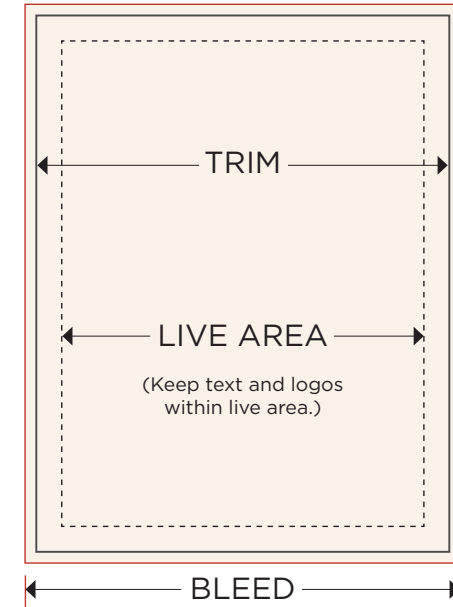

Tucson Guide | Tubac Guide

Print Ad Specs

Mechanical Requirements (width by height, in inches)

Bleed Ads			
Ad Size	Trim	Live Area	Bleed
2 Page Spread (each page)	8.375 x 10.875	7.375 x 9.875	8.875 x 11.375
Full Page	8.375 x 10.875	7.375 x 9.875	8.875 x 11.375
2/3 Vertical	5.25 x 10.875	4.25 x 9.875	5.75 x 11.375
1/2 Horizontal	8.375 x 5.25	7.375 x 4.25	8.875 x 5.75
Non-Bleed Ads			
Ad Size	Dimensions		
2/3 Vertical	4.75 x 9.63		
1/2 Horizontal	7.25 x 4.69		
1/3 Vertical	2.25 x 9.63		
1/3 Square	4.75 x 4.69		
1/4 Vertical*	3.50 x 4.69		
1/6 Vertical	2.25 x 4.69		

*Only Available in Tubac Guide, Tombstone/Bisbee Guide, and custom sections and pages.

BLEED ADS

File Submission

Please submit your file as a PDF

- All fonts embedded
- Compatibility: Acrobat 5 (PDF 1.4)
- U.S. Web Coated (SWOP) v2
- Images 300dpi
- Color Space: CMYK (no spot colors)
- Rich black build is C-60 M-40 Y-30 K-100
- Bleeds should be set to .25 on all sides
- No printer marks or crop marks